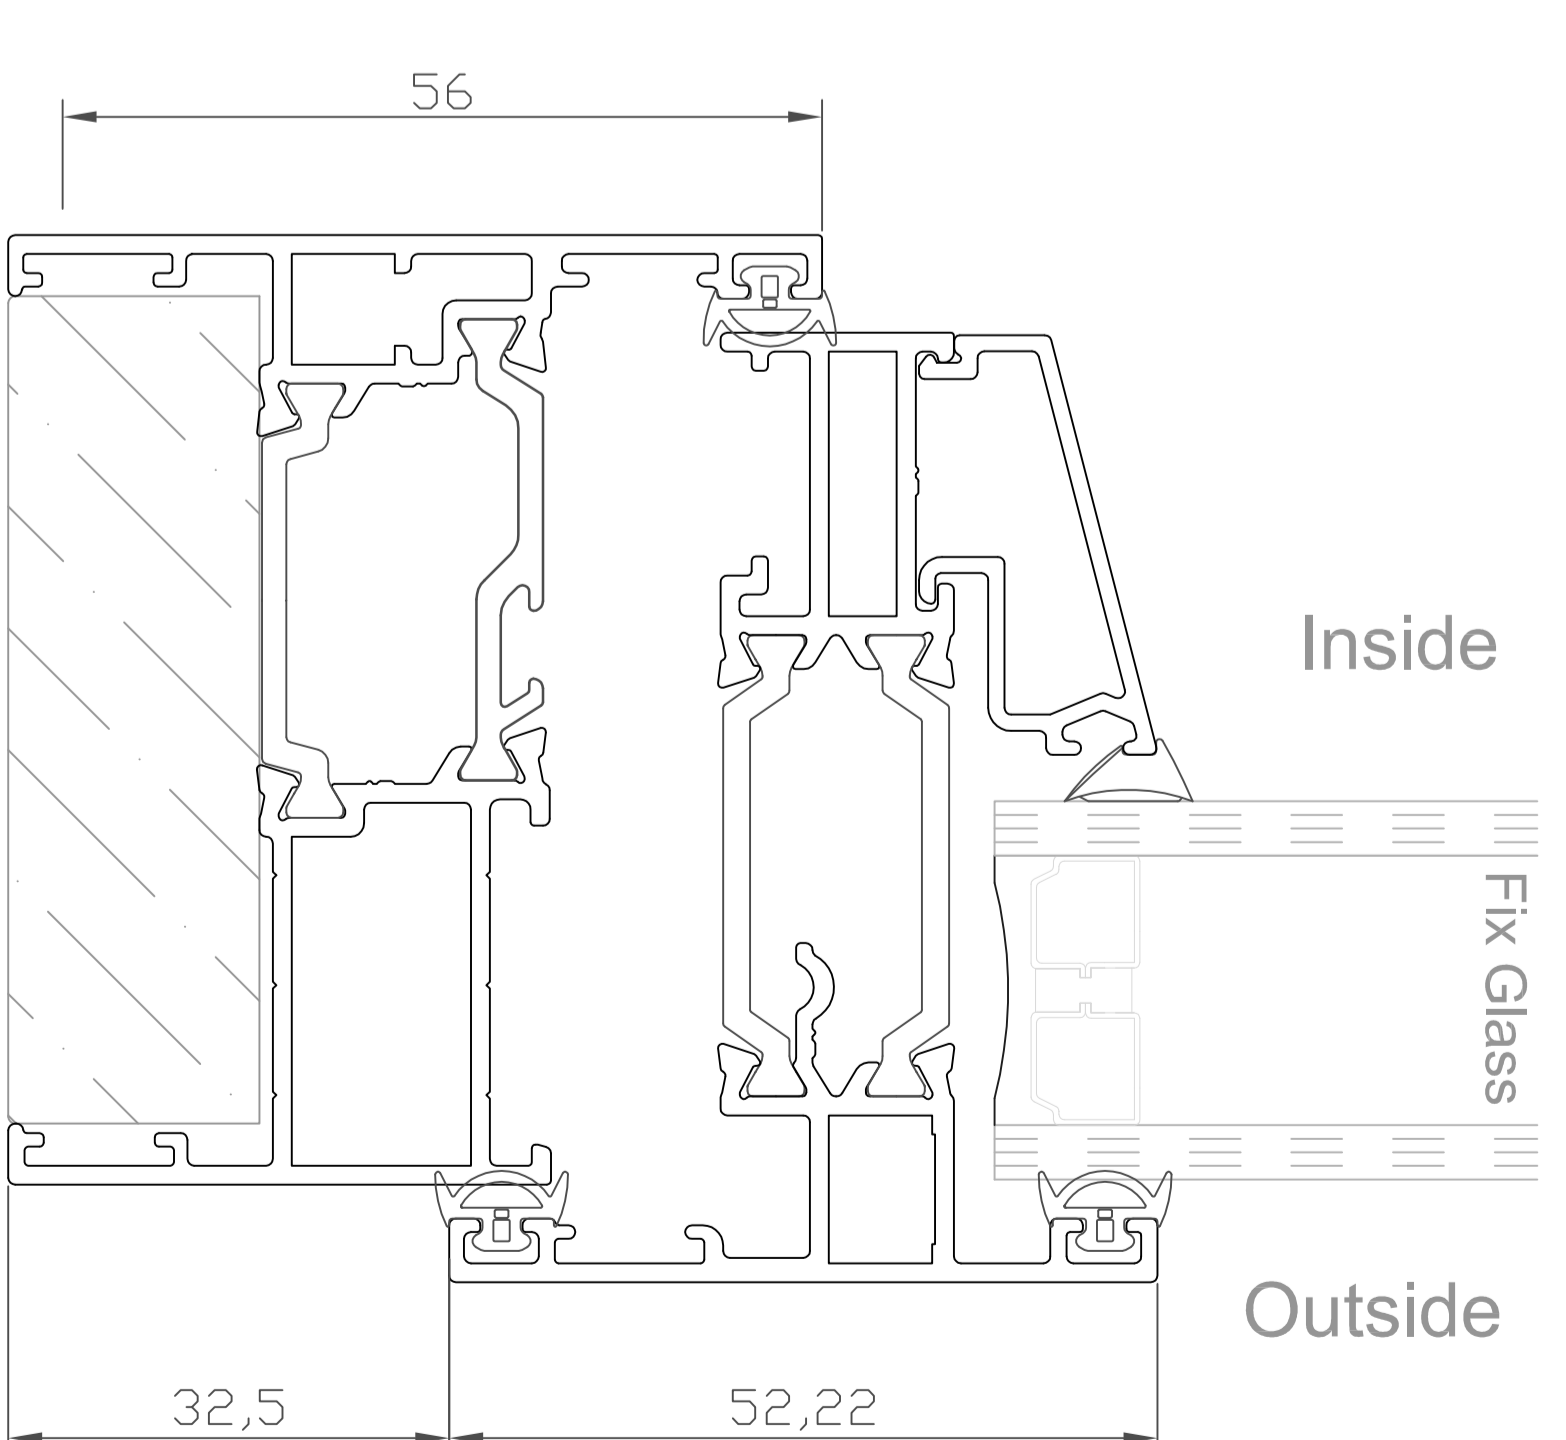

f **Casement Open Out Slim Internal Beaded**

Stayfix Polyamide System

f **Casement Open Out Slim Internal Beaded
Fix Glass Joined by coupling bar**

Stayfix Polyamide System

f **Casement Open Out Slim Internal Beaded**

Stayfix Polyamide System