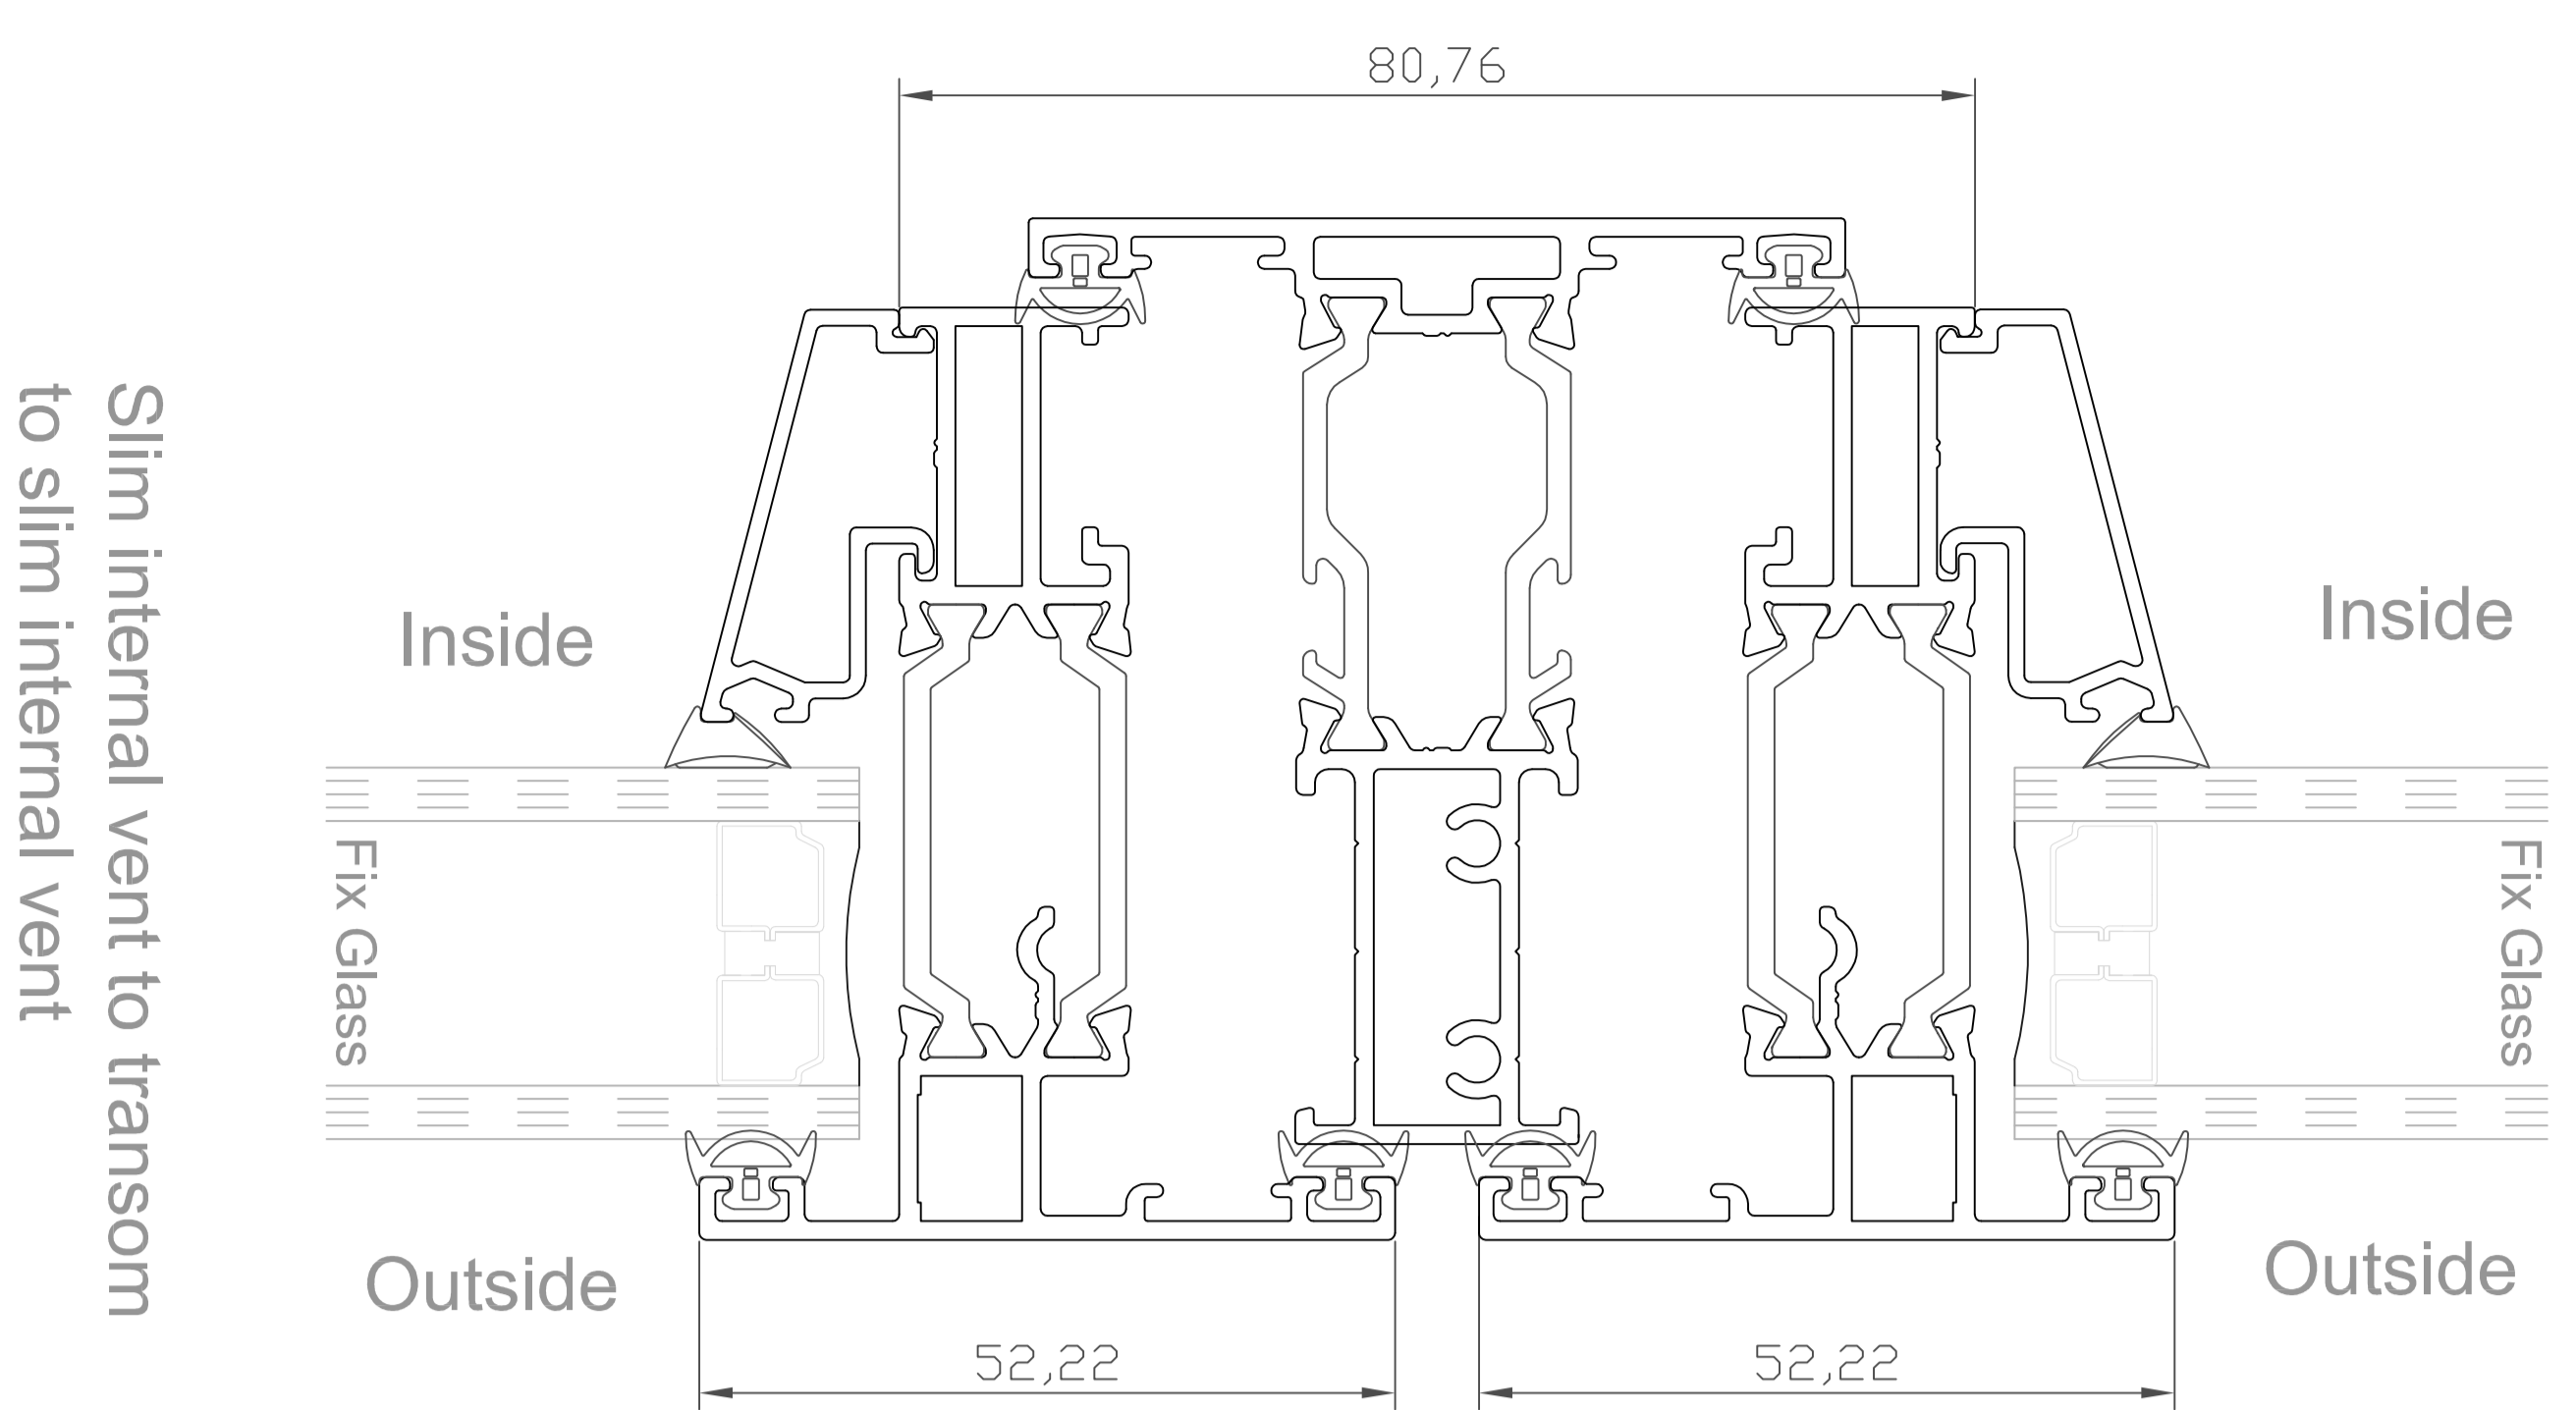

f **Casement Open Out Slim Internal Beaded**

Stayfix Polyamide System

f **Casement Open Out Slim Internal Beaded
Fix Glass Joined by coupling bar**

Stayfix Polyamide System

f **Casement Open Out Slim Internal Beaded**

Stayfix Polyamide System