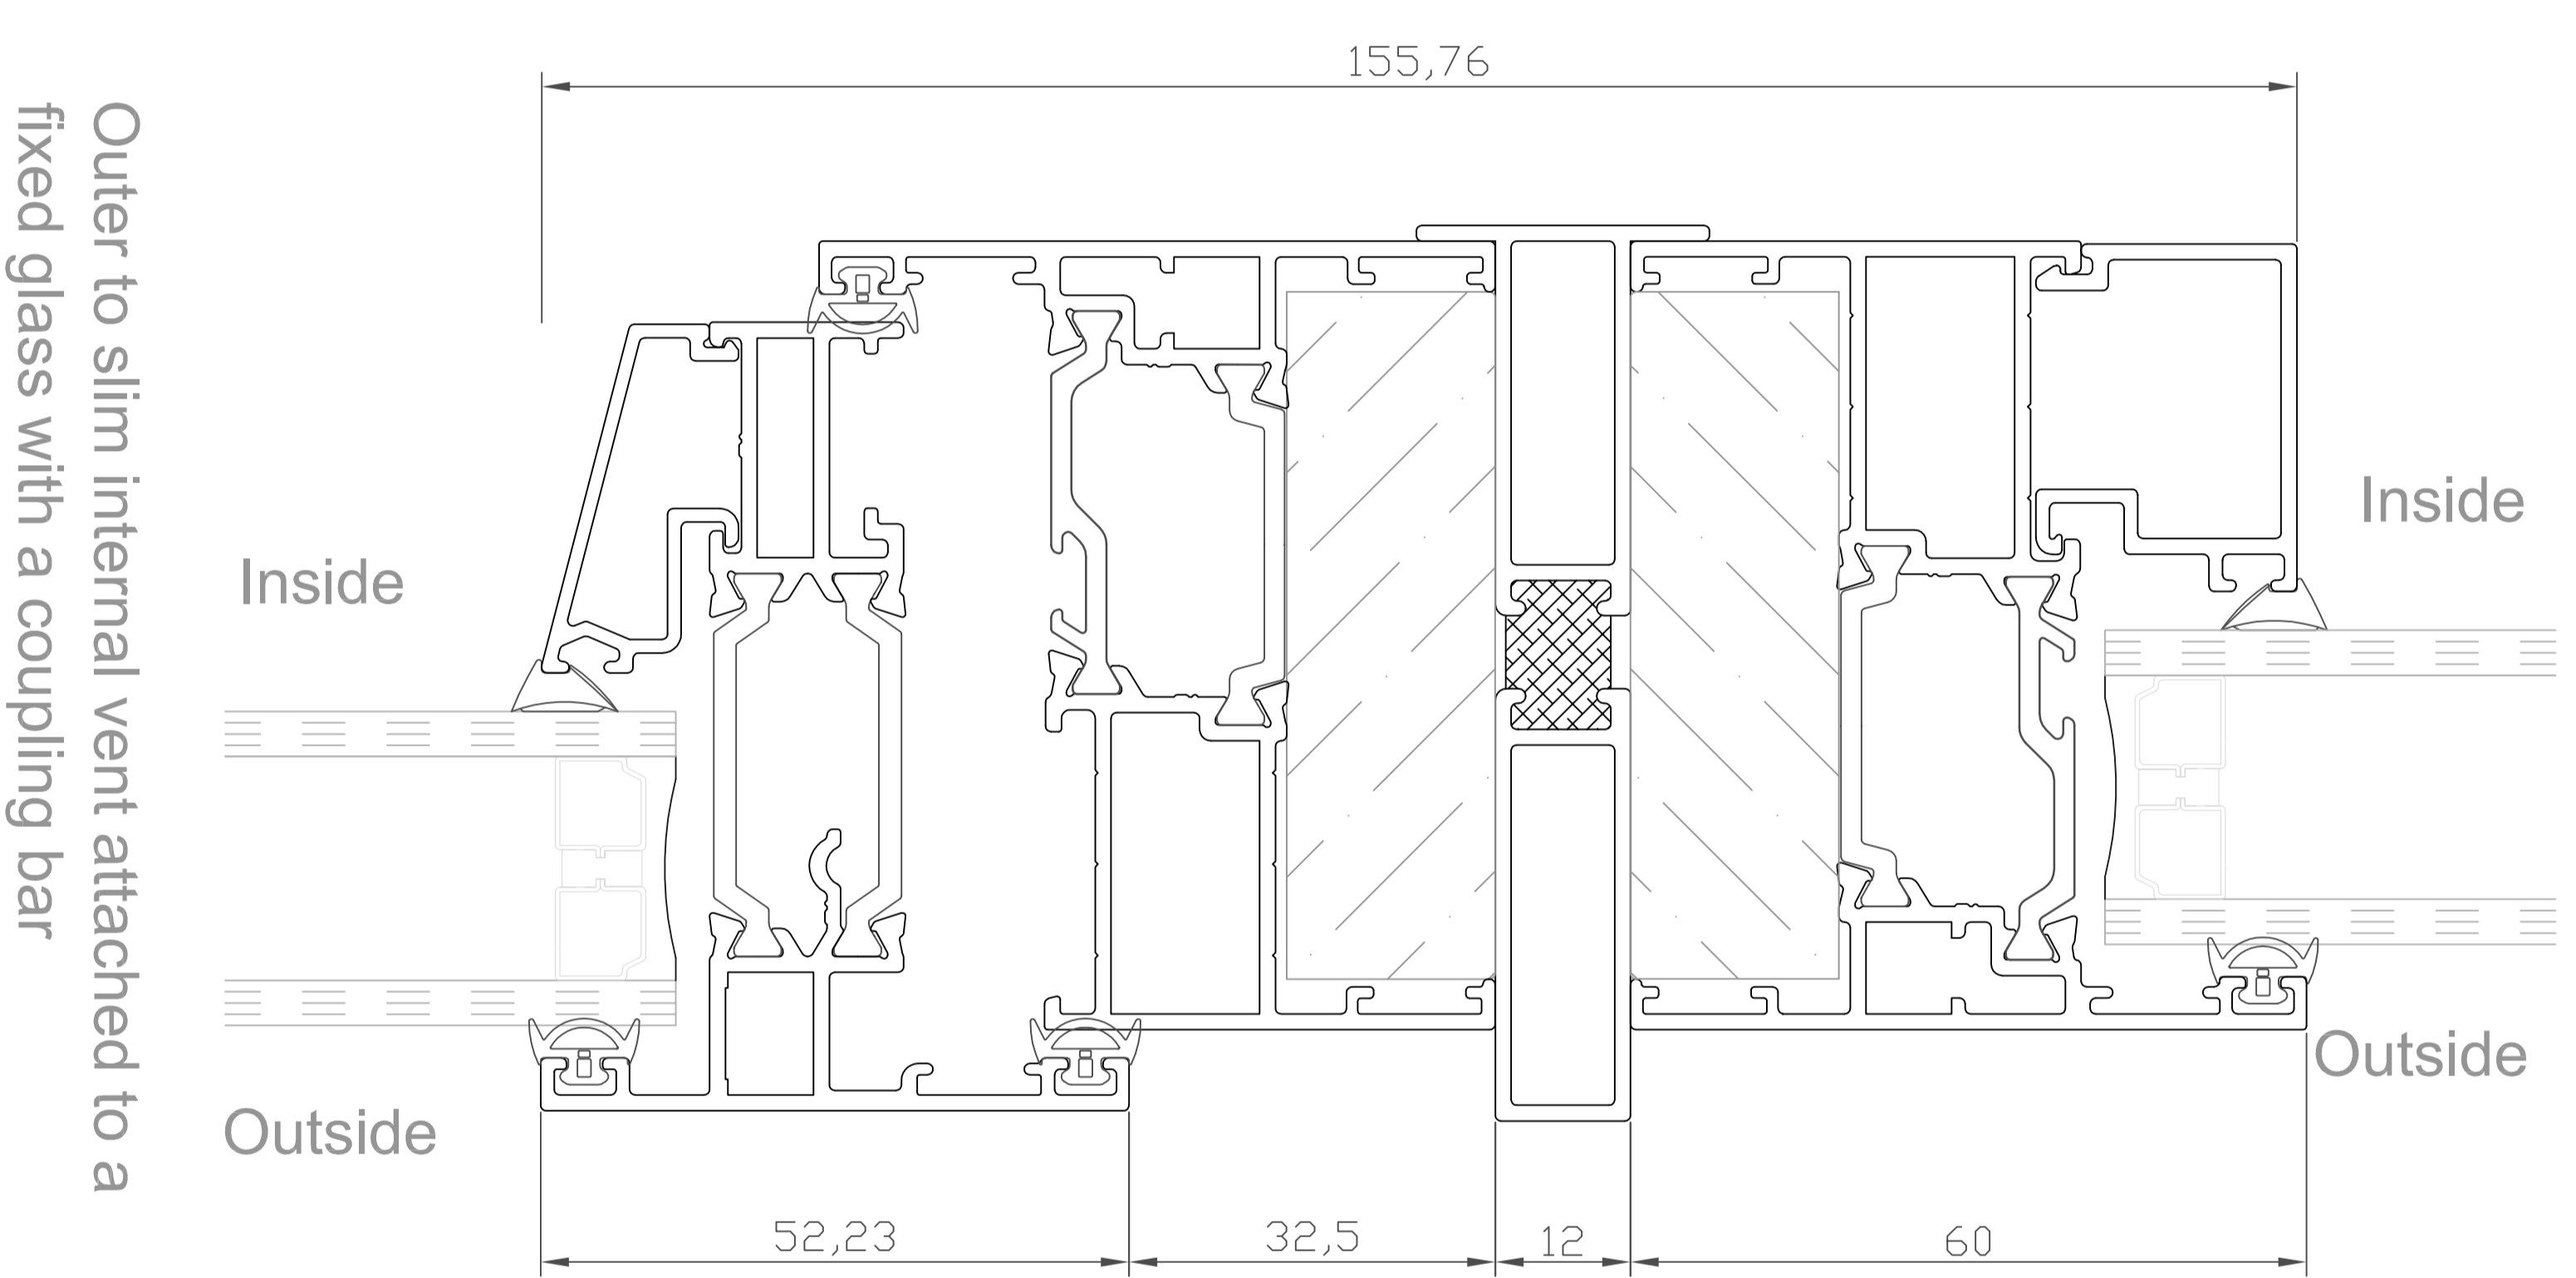

f **Casement Open Out Slim Internal Beaded**

Stayfix Polyamide System

f **Casement Open Out Slim Internal Beaded
Fix Glass Joined by coupling bar**

Stayfix Polyamide System

f **Casement Open Out Slim Internal Beaded**

Stayfix Polyamide System